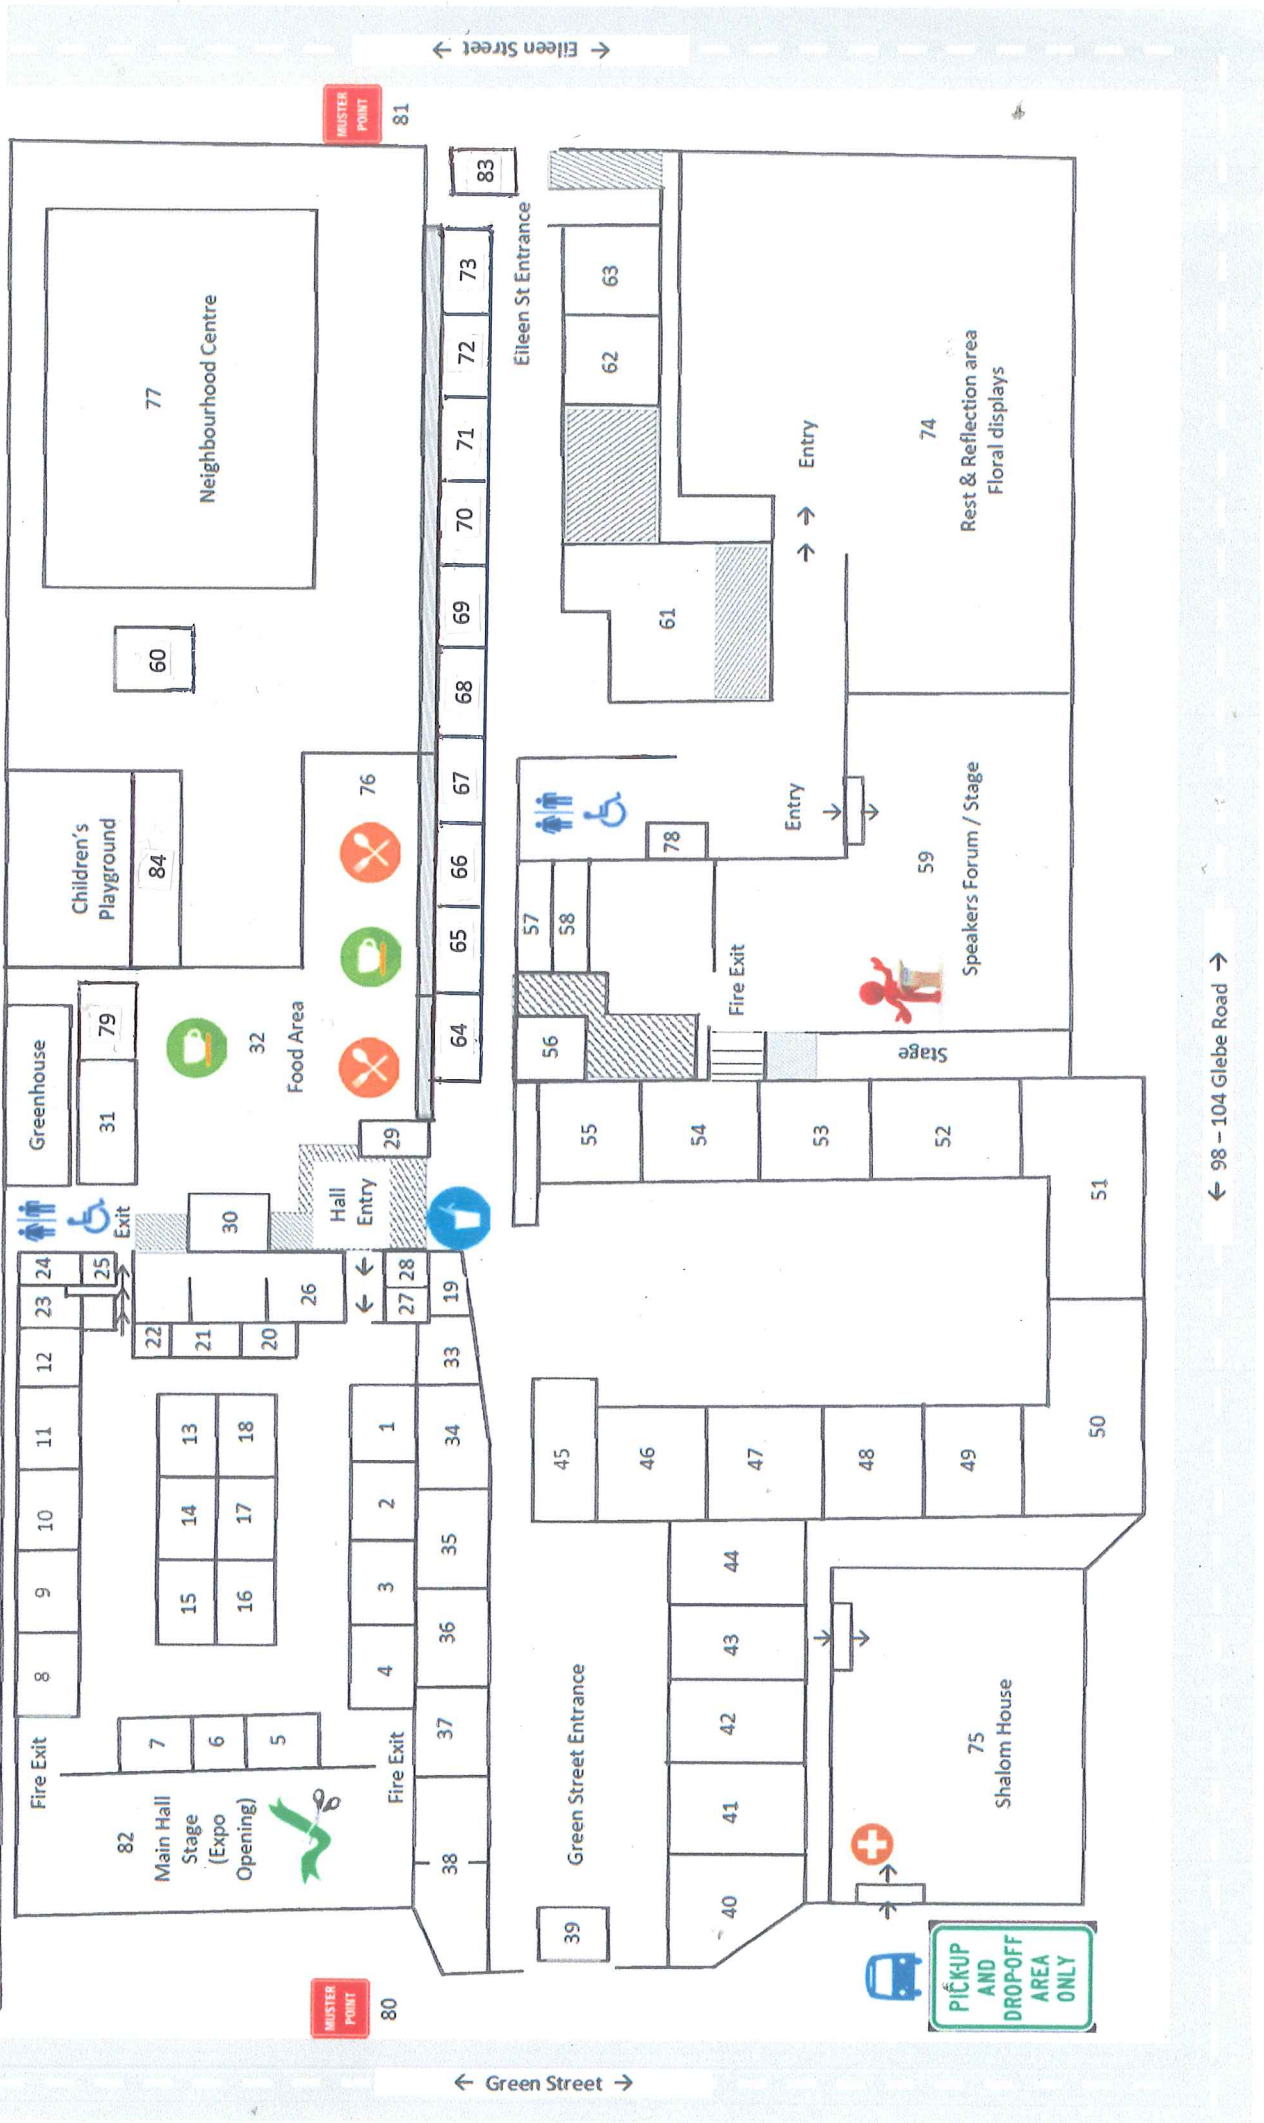

# Site Reference Map

Ipswich Home Gardener's Expo®  
Proudly presented by Glebe Garden Club (Ipswich)

← 98 - 104 Glebe Road →